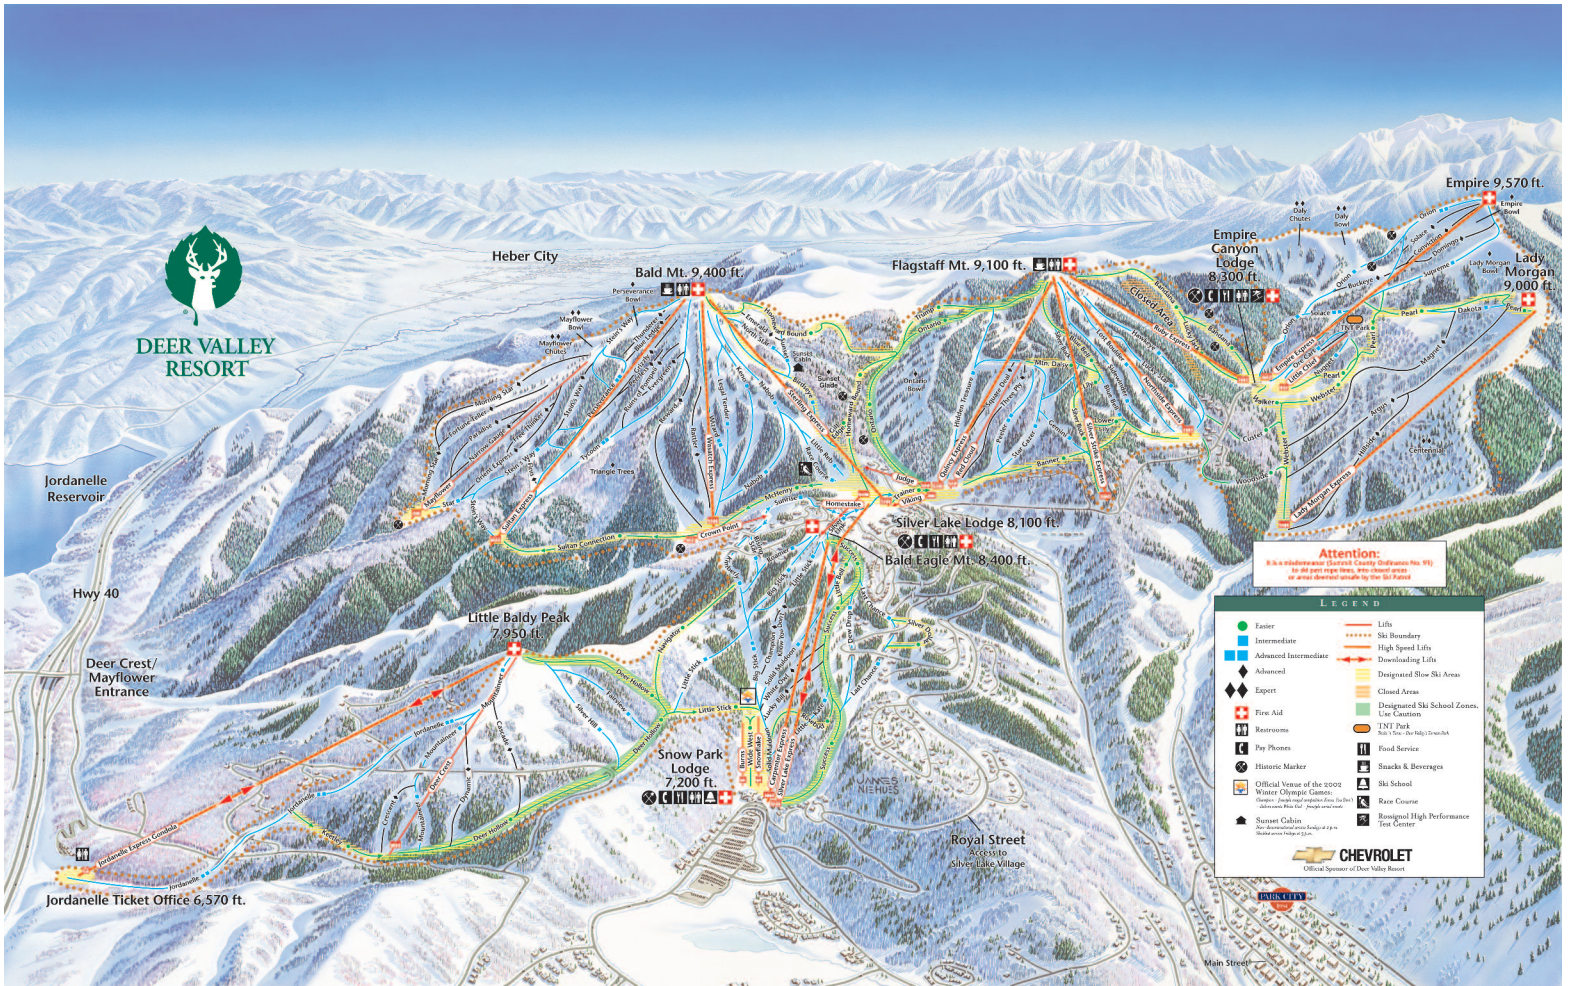

DEER VALLEY
RESORT

LEGEND

● Easier	— Lifts
● Intermediate	----- Ski Boundary
● Advanced Intermediate	==== High Speed Lifts
◆ Advanced	--- Downloading Lifts
◆ Expert	— Designated Slow Ski Areas
◆	— Closed Areas
◆	— Designated Ski School Zones
◆	— Line Closures
◆	— TNE Park (See the Map's Details)
◆	— Food Service
◆	— Snacks & Beverages
◆	— Ski School
◆	— Race Course
◆	— Bombed High Performance Test Center

CHEVROLET
Official Sponsor of Deer Valley Resort